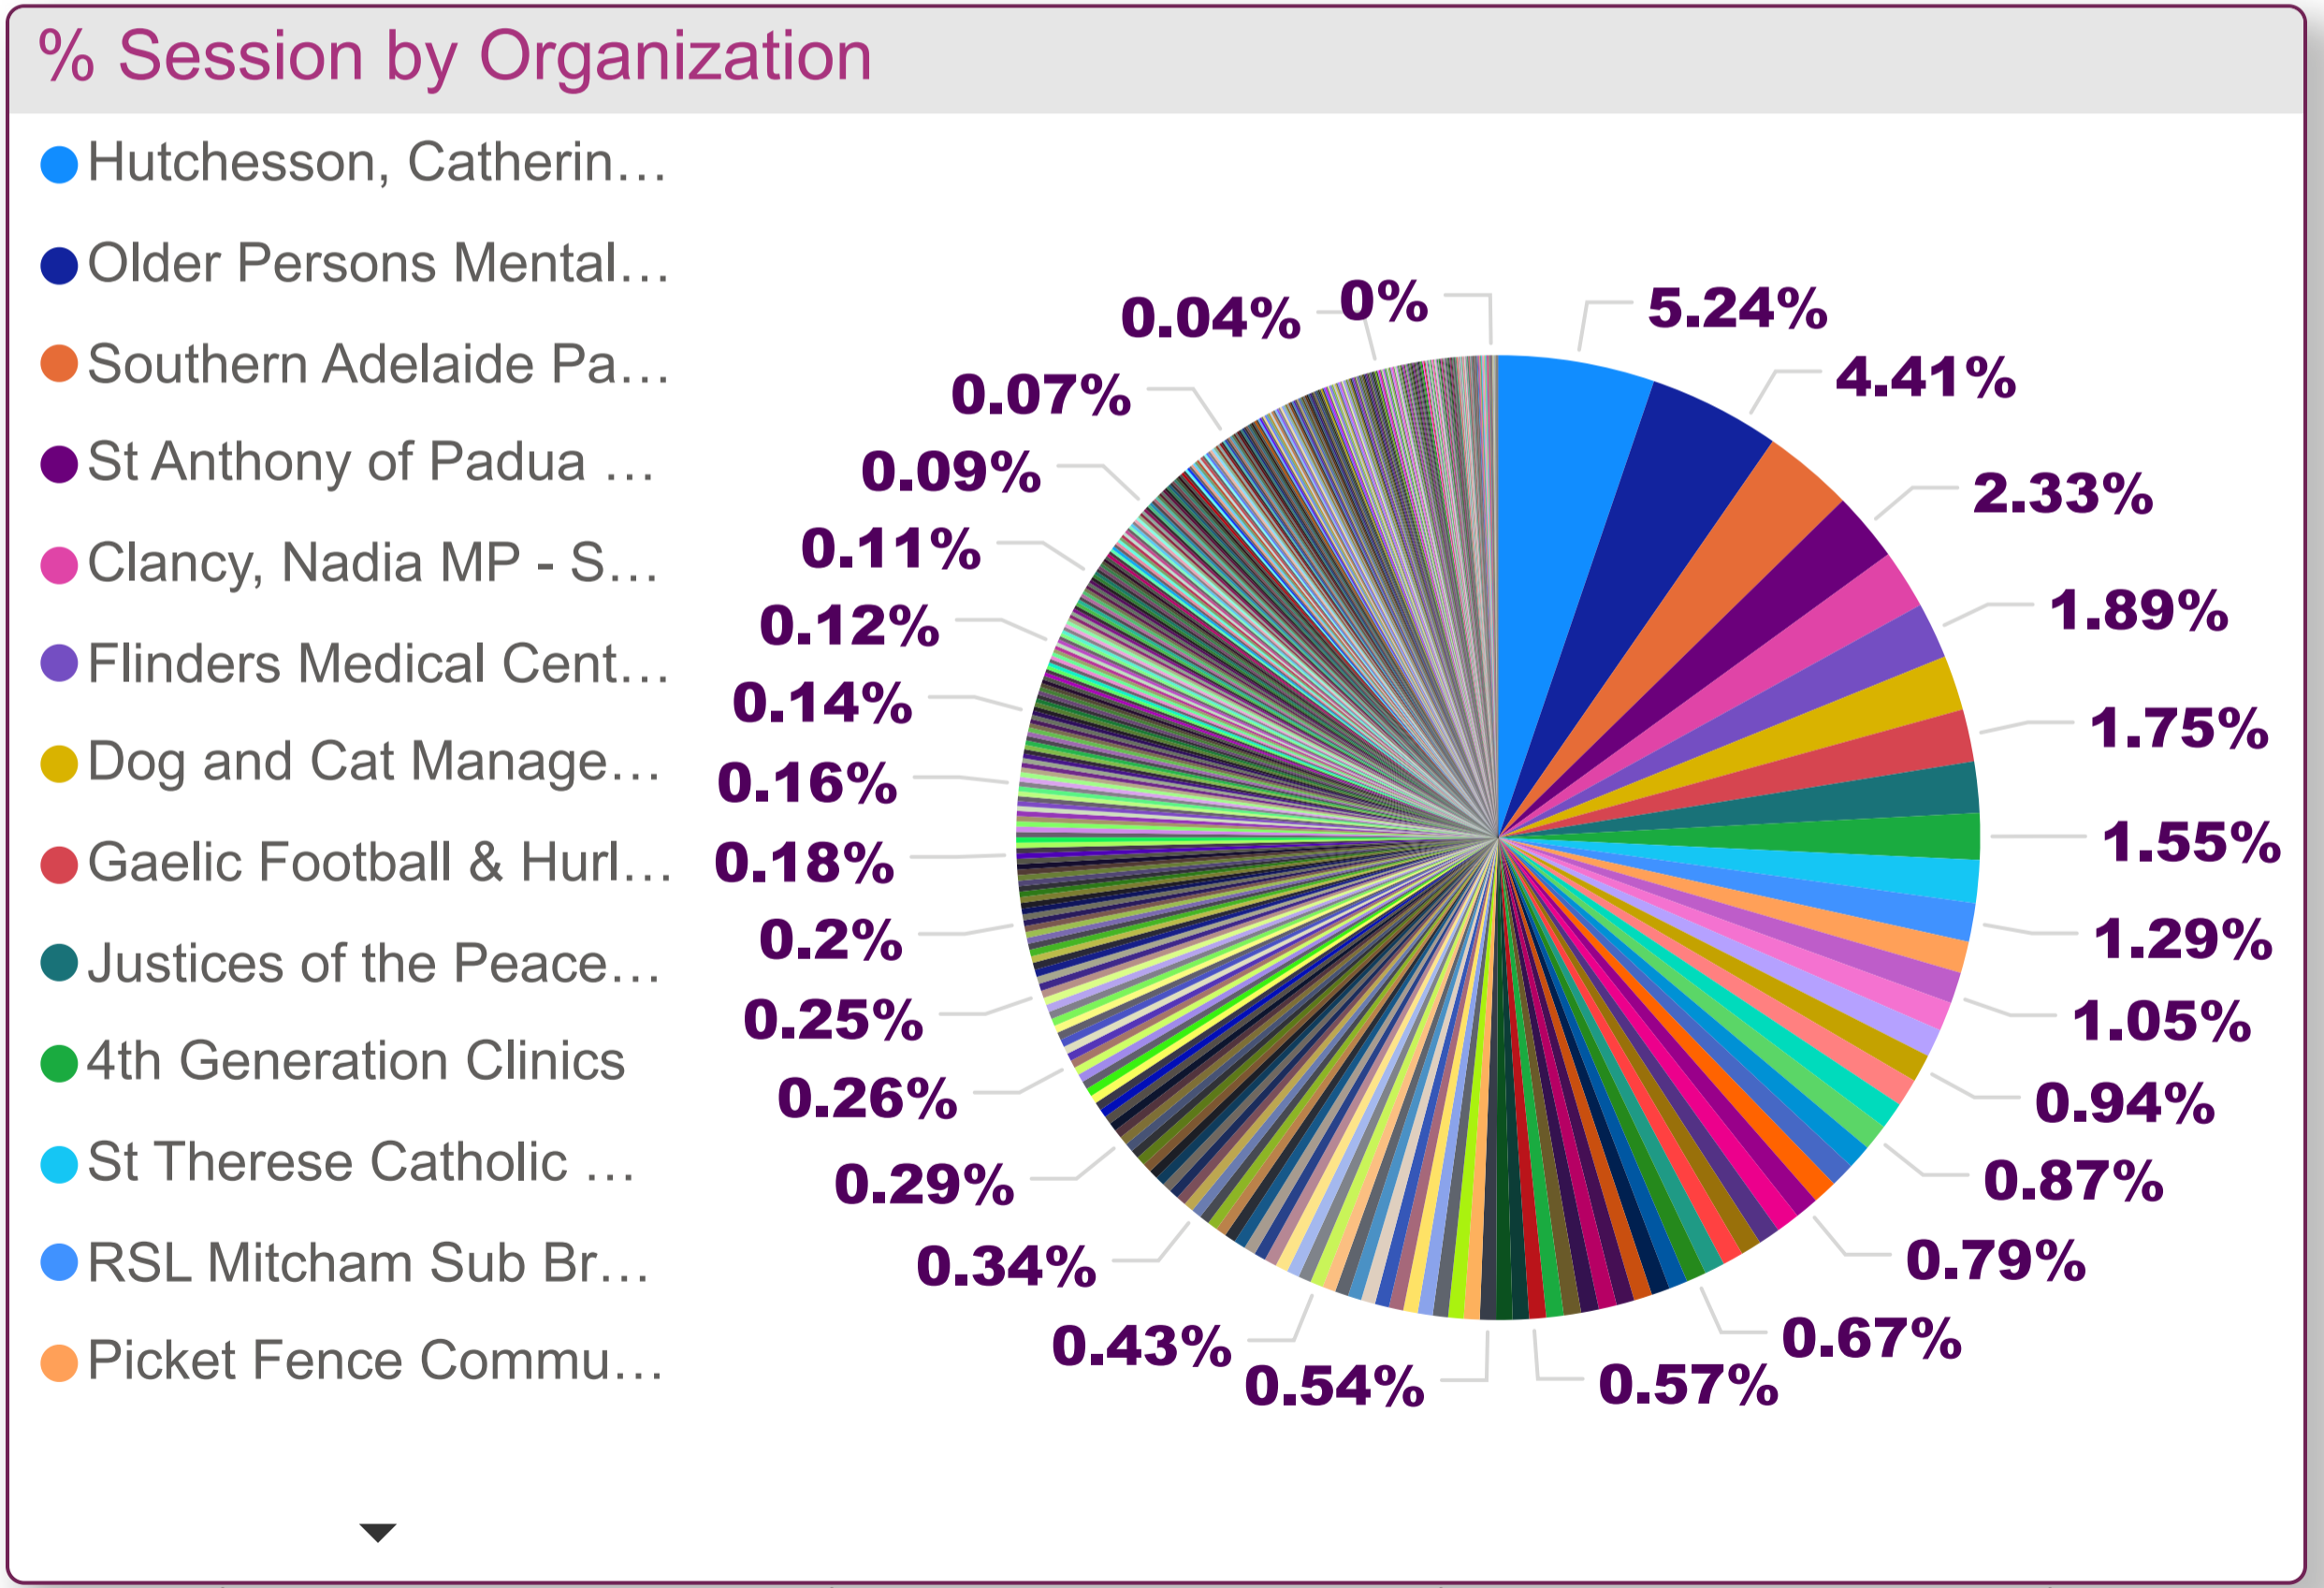

Mitcham Council - Sessions by Organization (FY 2022 - 2023)

FY 2022-2023

Primary Category, Organization

- ☐ Accommodation
- ☐ Animals, Birds
- ☐ Citizenship, Nationality
- ☐ Communication & Information Services
- ☐ Community Organisation & Development
- ☐ Education
- ☐ Employment
- ☐ Environment & Heritage
- ☐ Finance, Income, Business
- ☐ Government
- ☐ Health & Disability
- ☐ Law & Justice
- ☐ Material & Practical Needs
- ☐ Personal & Family Support
- ☐ Public Safety
- ☐ Recreation
- ☐ Religions & Philosophies
- ☐ Service Moved or Closed
- ☐ Transport

Organization	Sum of Sessions
Hutchesson, Catherine MP - State Member for Waite	1062
Older Persons Mental Health Service - Southern Team	894
Southern Adelaide Palliative Services	614
St Anthony of Padua Catholic Parish - Edwardstown	472
Clancy, Nadia MP - State Member for Elder	401
Flinders Medical Centre - Mental Health Services Division	383
Dog and Cat Management Board of SA	373
Gaelic Football & Hurling Association of SA Inc.	355
Justices of the Peace - Mitcham	348
4th Generation Clinics	315
St Therese Catholic Church - Colonel Light Gardens	291
RSL Mitcham Sub Branch	262
Picket Fence Community Centre	214
Department for Child Protection - Inner South	212
St Bernadette's Catholic Church	196
Bedford Residential Services - Balyana	190
Meals on Wheels SA - Mitcham	190
Fun and Fitness for Over 50s with the City of Mitcham	187
Mitcham 50 Plus Club	183
Meals on Wheels SA - Blackwood	177
Bike Shed at Blackwood	165
Homecare Vet to Pet Mobile Vet Service	165
Cumberland Park Community Centre	164
Our Lady of Dolours Catholic Church - Kingswood	161
RSL Colonel Light Gardens Sub-Branch	160
Church of Christ - Colonel Light Gardens	148
Flinders Medical Centre - Children's Assessment Team	141
Maronite Community of SA	140
Total	20269