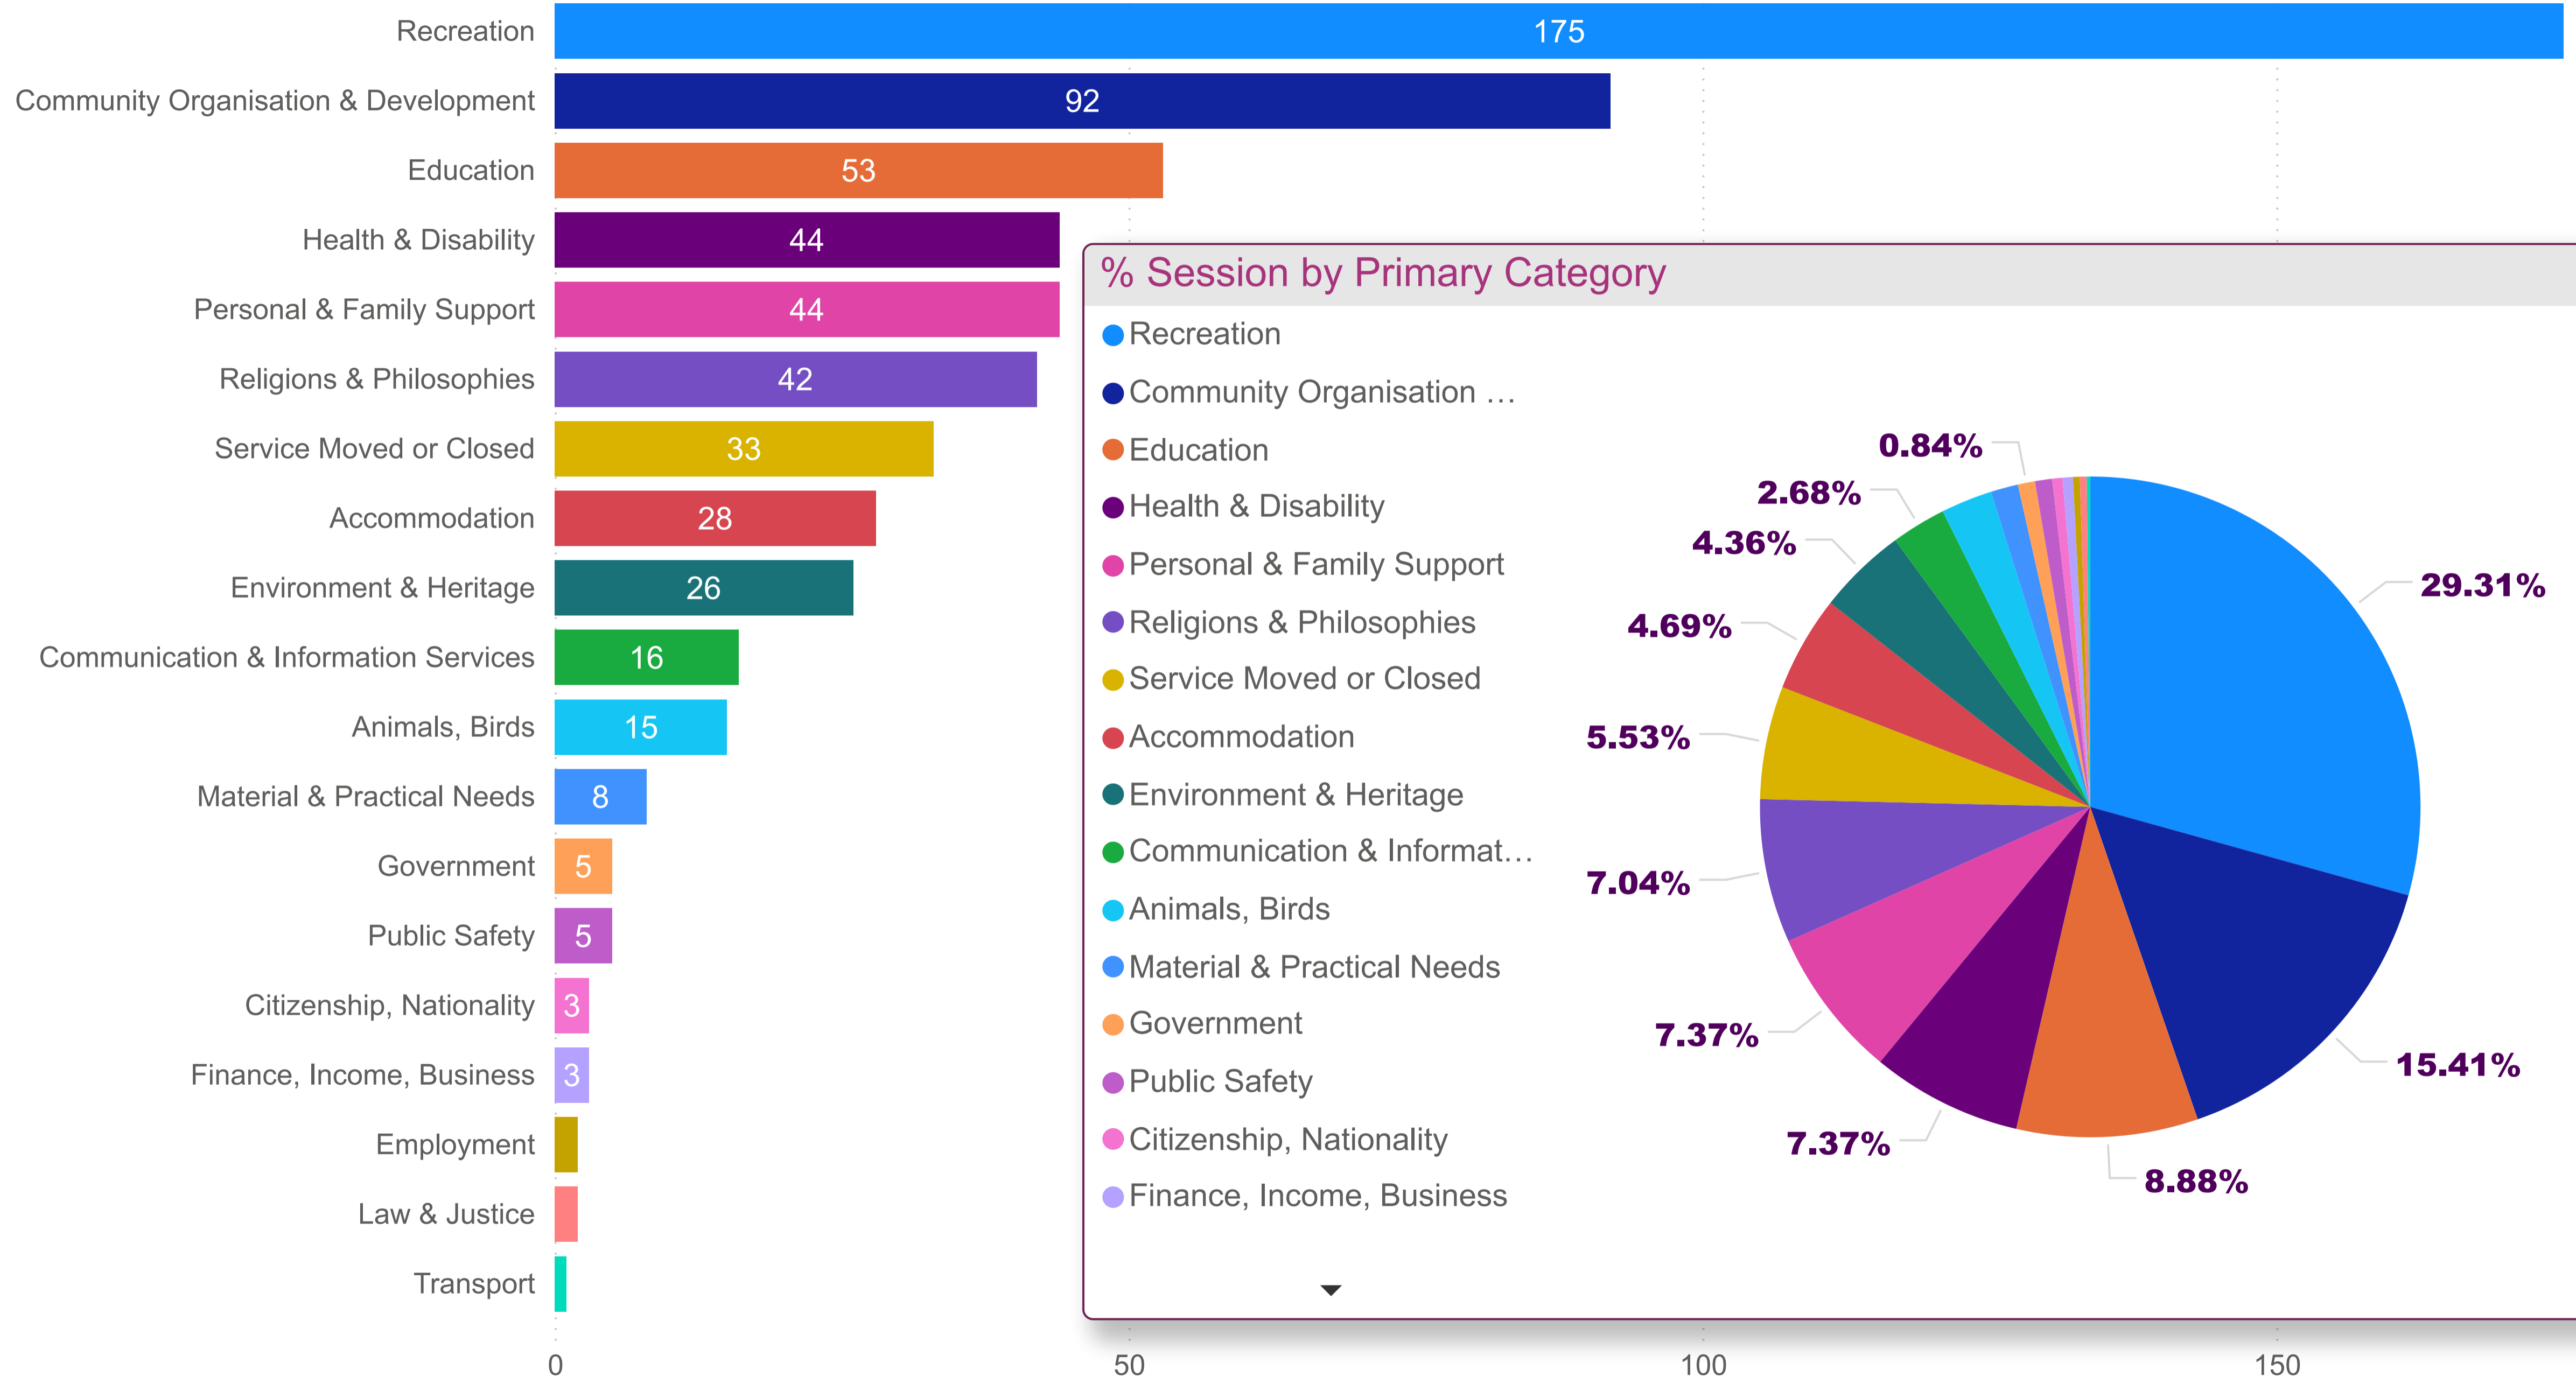

Mitcham Council - Count of Organization by Primary Category (FY 2022 - 2023)

% Session by Primary Category

- Recreation
- Community Organisation ...
- Education
- Health & Disability
- Personal & Family Support
- Religions & Philosophies
- Service Moved or Closed
- Accommodation
- Environment & Heritage
- Communication & Informat...
- Animals, Birds
- Material & Practical Needs
- Government
- Public Safety
- Citizenship, Nationality
- Finance, Income, Business

Mitcham Council - Sessions by Organization (FY 2022 - 2023)

FY 2022-2023

Primary Category, Organization

- ▶ Accommodation
- ▶ Animals, Birds
- ▶ Citizenship, Nationality
- ▶ Communication & Information Services
- ▶ Community Organisation & Development
- ▶ Education
- ▶ Employment
- ▶ Environment & Heritage
- ▶ Finance, Income, Business
- ▶ Government
- ▶ Health & Disability
- ▶ Law & Justice
- ▶ Material & Practical Needs
- ▶ Personal & Family Support
- ▶ Public Safety
- ▶ Recreation
- ▶ Religions & Philosophies
- ▶ Service Moved or Closed
- ▶ Transport