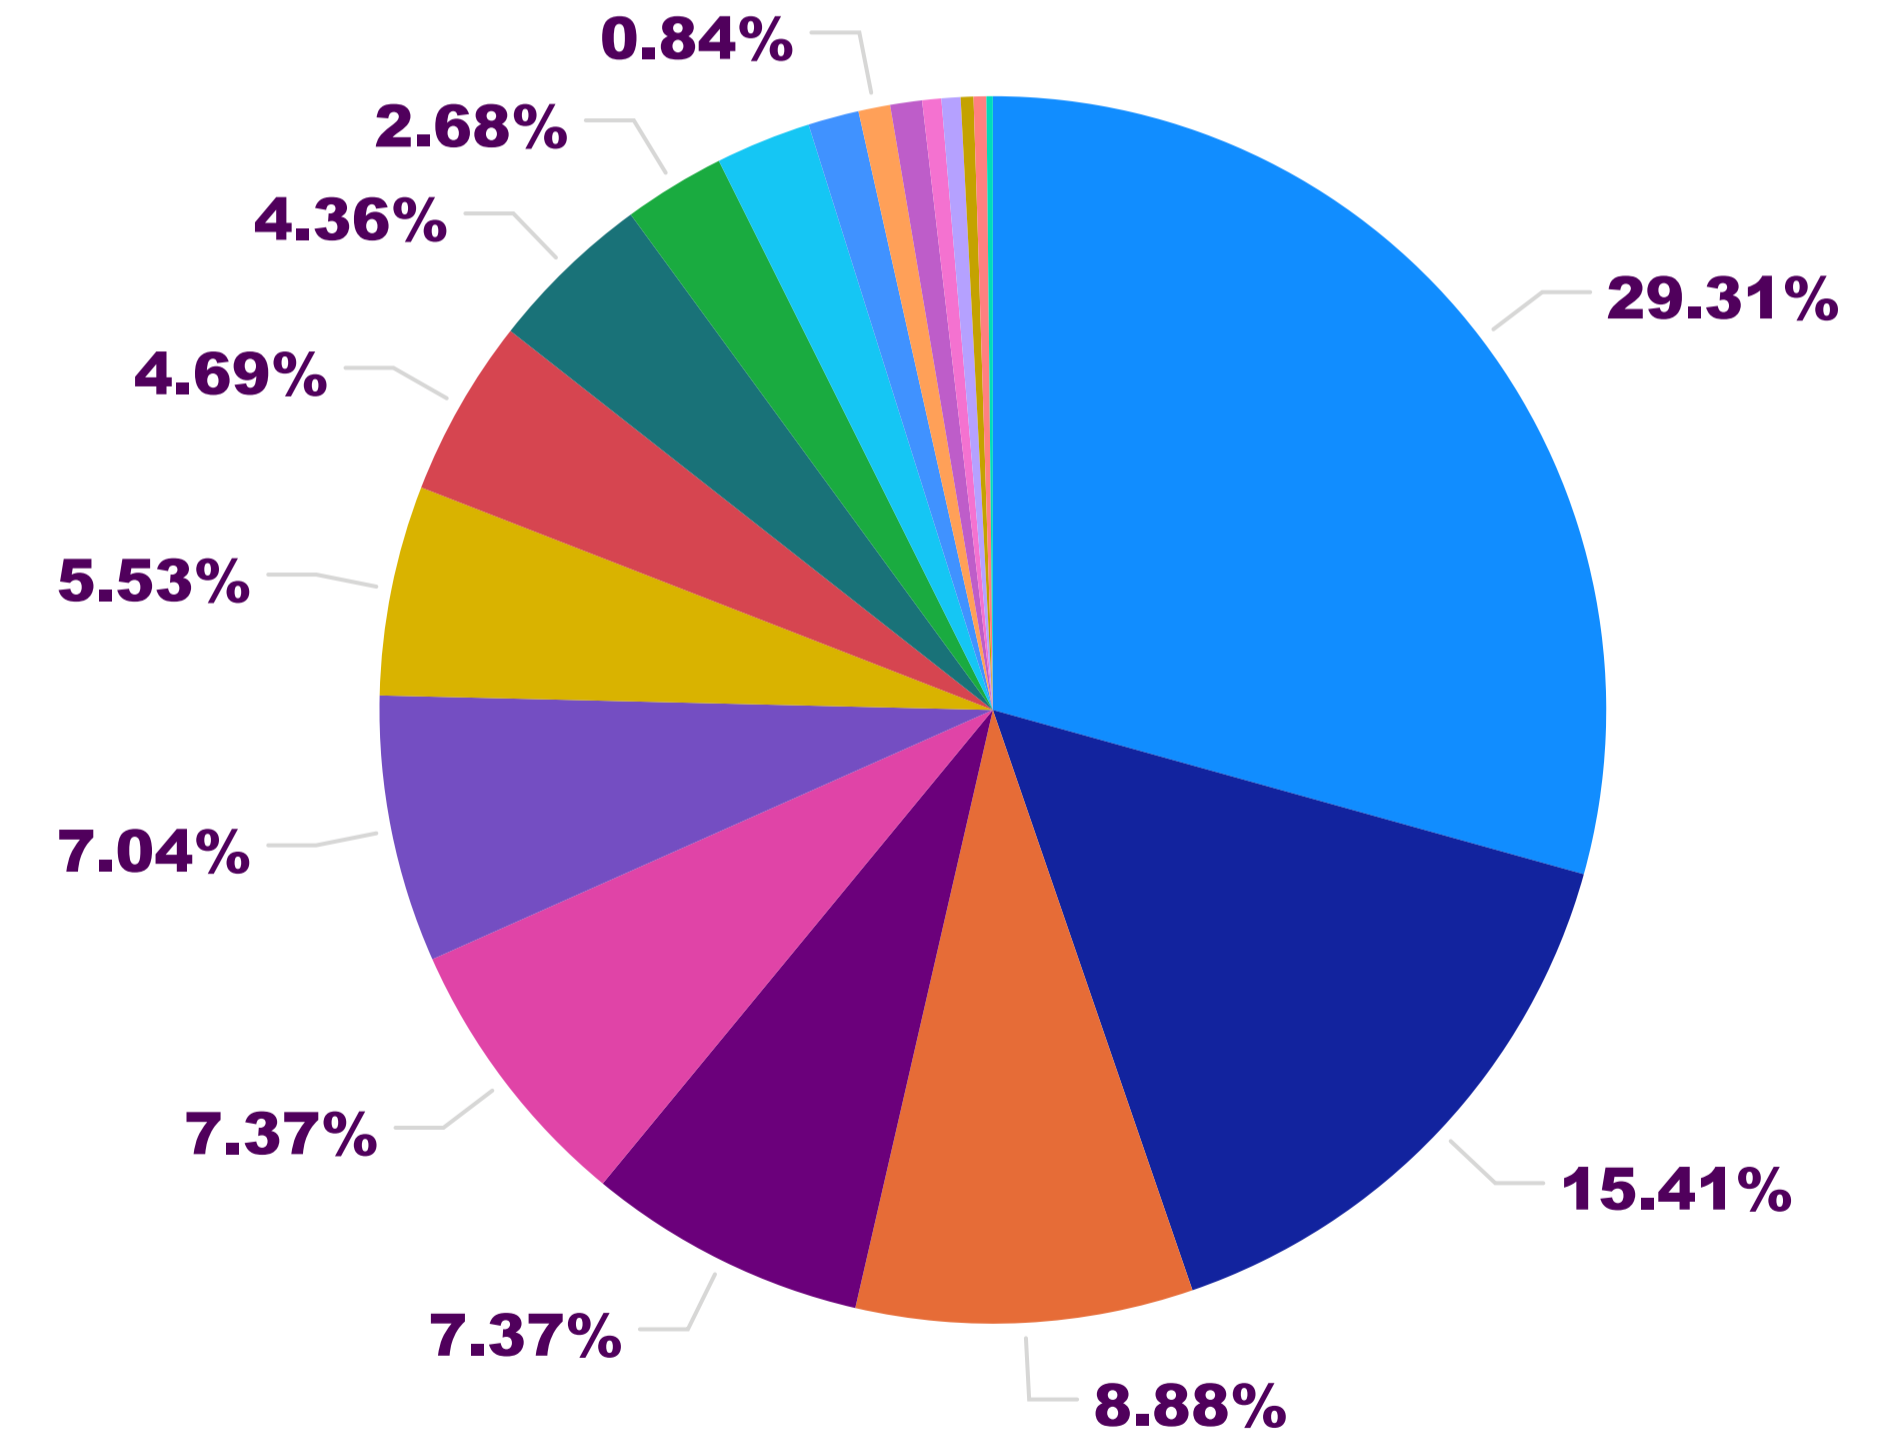

Mitcham Council - Count of Organization by Primary Category (FY 2022 - 2023)

% Session by Primary Category

- Recreation
- Community Organisation ...
- Education
- Health & Disability
- Personal & Family Support
- Religions & Philosophies
- Service Moved or Closed
- Accommodation
- Environment & Heritage
- Communication & Informat...
- Animals, Birds
- Material & Practical Needs
- Government
- Public Safety
- Citizenship, Nationality
- Finance, Income, Business