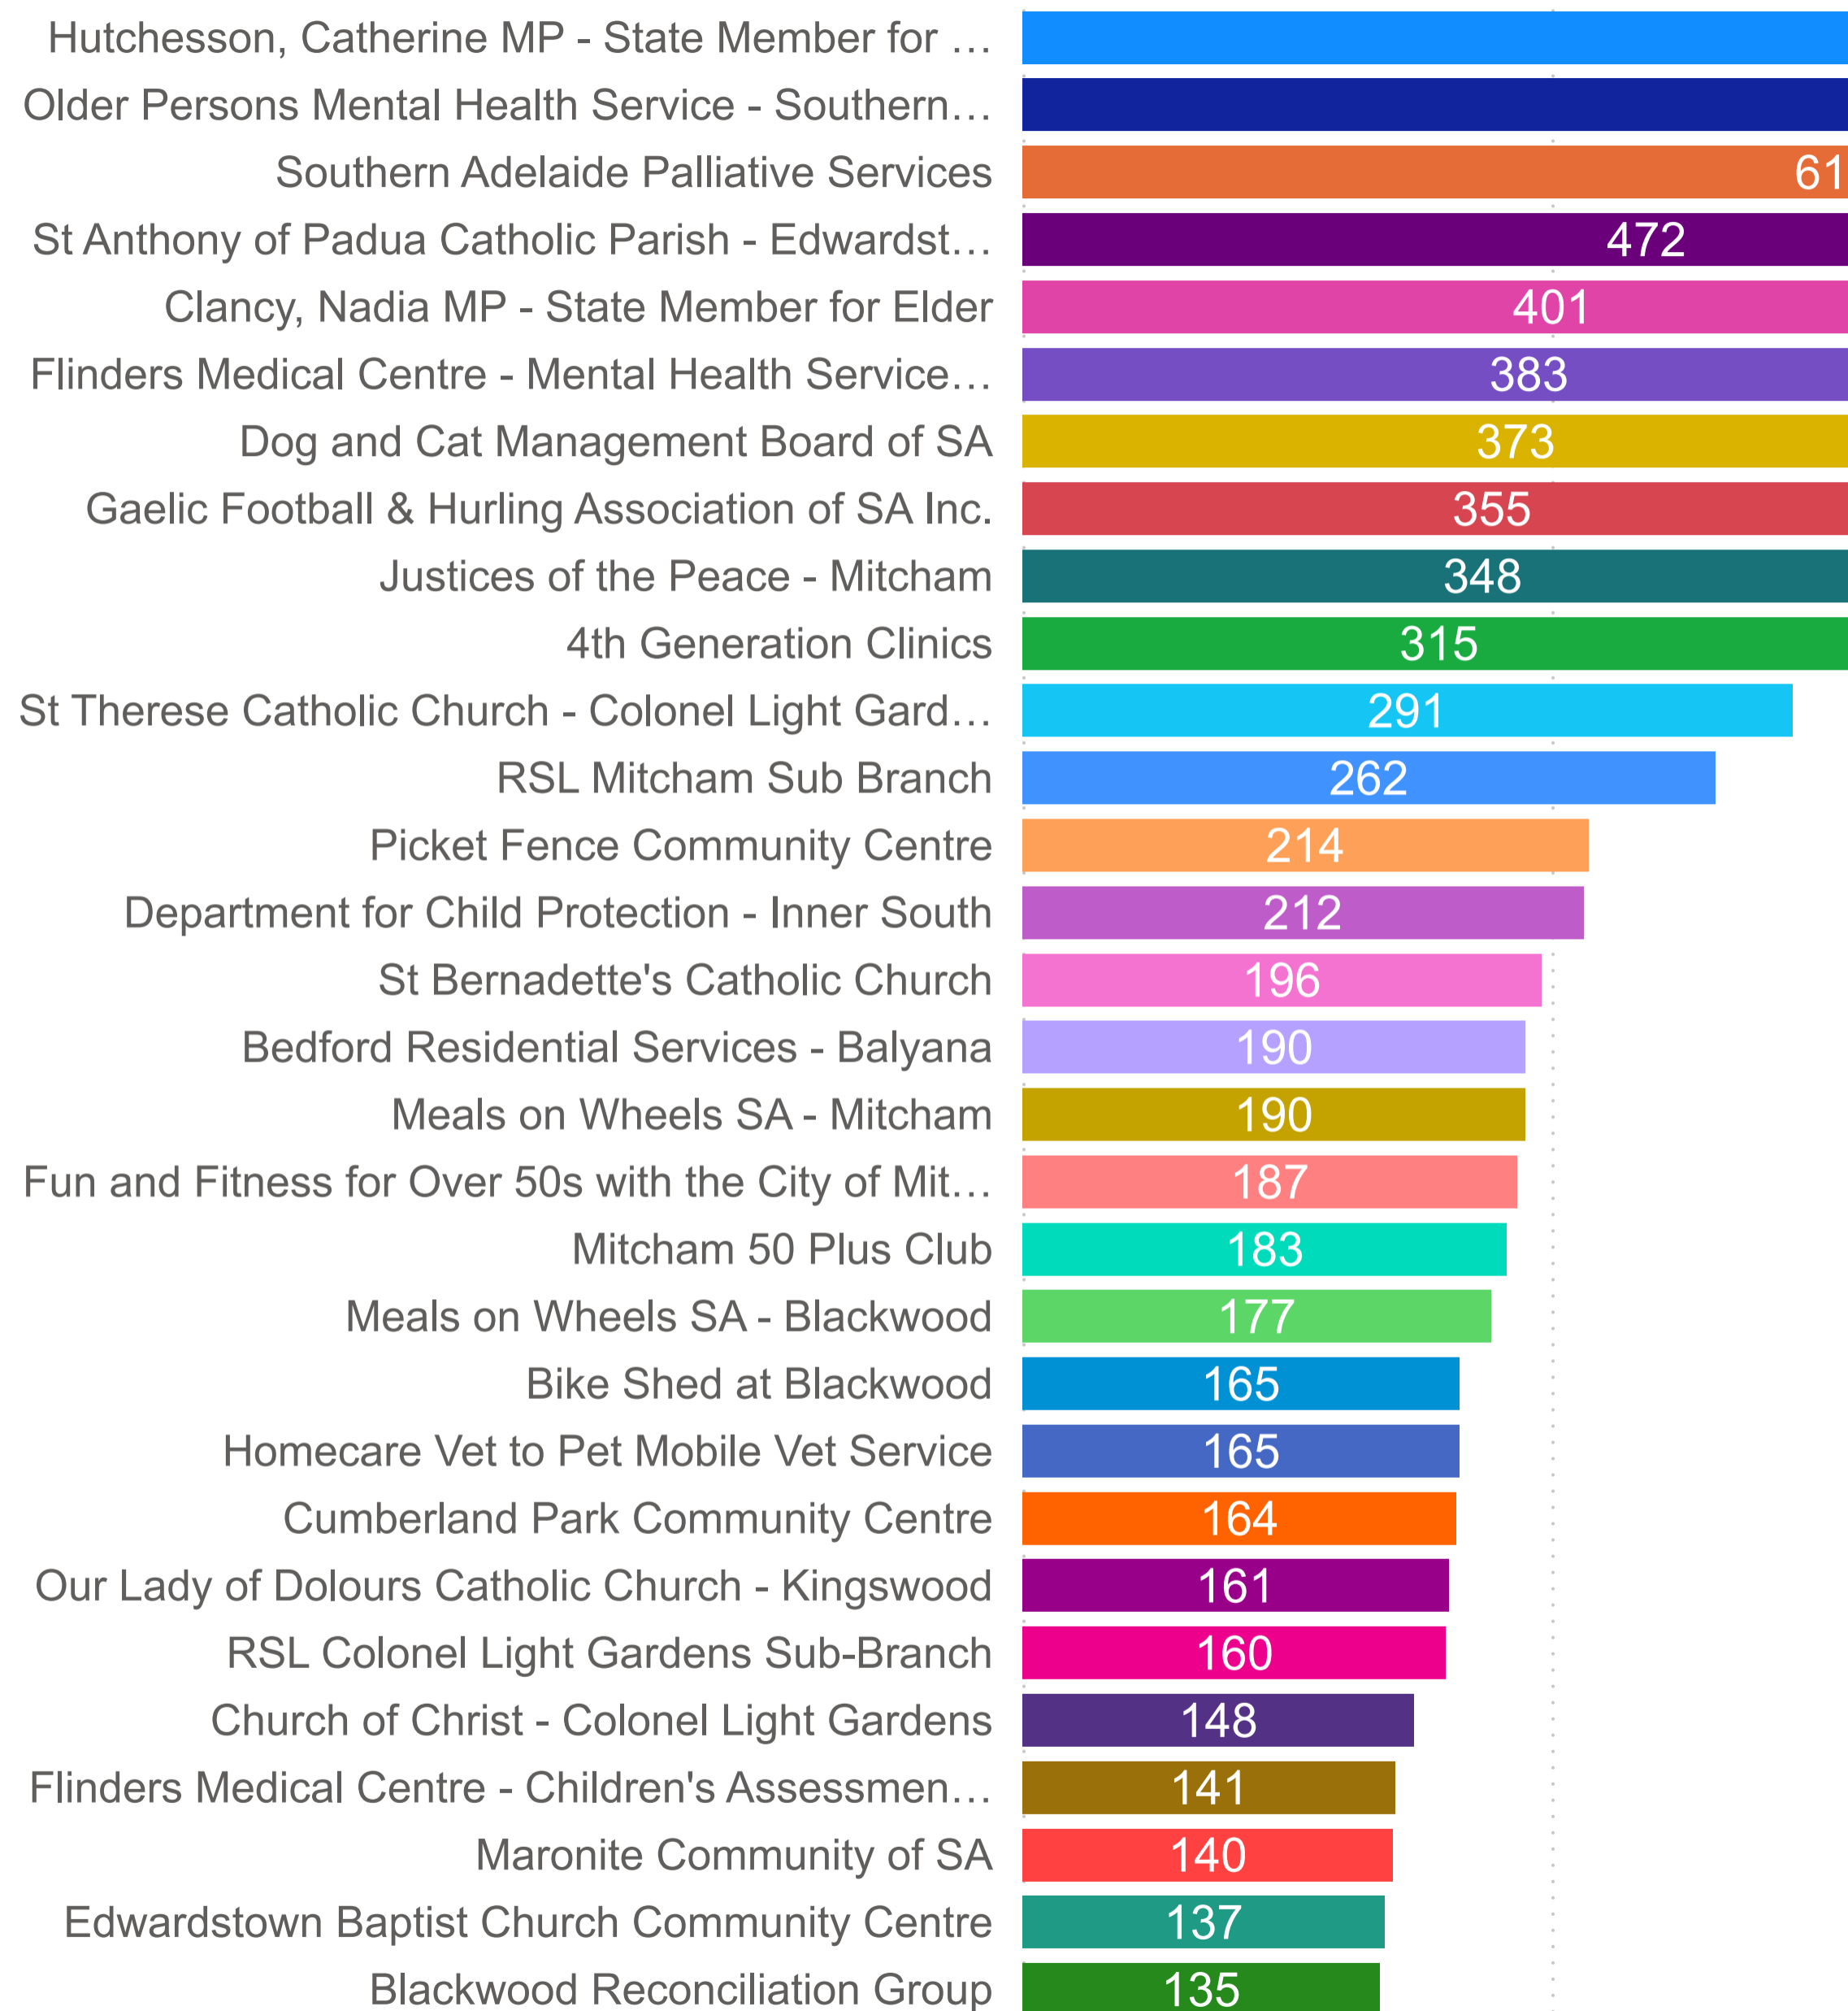

Mitcham Council - Sessions by Organization (FY 2022 - 2023)

FY 2022-2023

Primary Category, Organization

- ☐ Accommodation
- ☐ Animals, Birds
- ☐ Citizenship, Nationality
- ☐ Communication & Information Services
- ☐ Community Organisation & Development
- ☐ Education
- ☐ Employment
- ☐ Environment & Heritage
- ☐ Finance, Income, Business
- ☐ Government
- ☐ Health & Disability
- ☐ Law & Justice
- ☐ Material & Practical Needs
- ☐ Personal & Family Support
- ☐ Public Safety
- ☐ Recreation
- ☐ Religions & Philosophies
- ☐ Service Moved or Closed
- ☐ Transport

Organization	Sum of Sessions
Hutchesson, Catherine MP - State Member for Waite	1062
Older Persons Mental Health Service - Southern Team	894
Southern Adelaide Palliative Services	614
St Anthony of Padua Catholic Parish - Edwardstown	472
Clancy, Nadia MP - State Member for Elder	401
Flinders Medical Centre - Mental Health Services Division	383
Dog and Cat Management Board of SA	373
Gaelic Football & Hurling Association of SA Inc.	355
Justices of the Peace - Mitcham	348
4th Generation Clinics	315
St Therese Catholic Church - Colonel Light Gardens	291
RSL Mitcham Sub Branch	262
Picket Fence Community Centre	214
Department for Child Protection - Inner South	212
St Bernadette's Catholic Church	196
Bedford Residential Services - Balyana	190
Meals on Wheels SA - Mitcham	190
Fun and Fitness for Over 50s with the City of Mitcham	187
Mitcham 50 Plus Club	183
Meals on Wheels SA - Blackwood	177
Bike Shed at Blackwood	165
Homecare Vet to Pet Mobile Vet Service	165
Cumberland Park Community Centre	164
Our Lady of Dolours Catholic Church - Kingswood	161
RSL Colonel Light Gardens Sub-Branch	160
Church of Christ - Colonel Light Gardens	148
Flinders Medical Centre - Children's Assessment Team	141
Maronite Community of SA	140
Total	20269